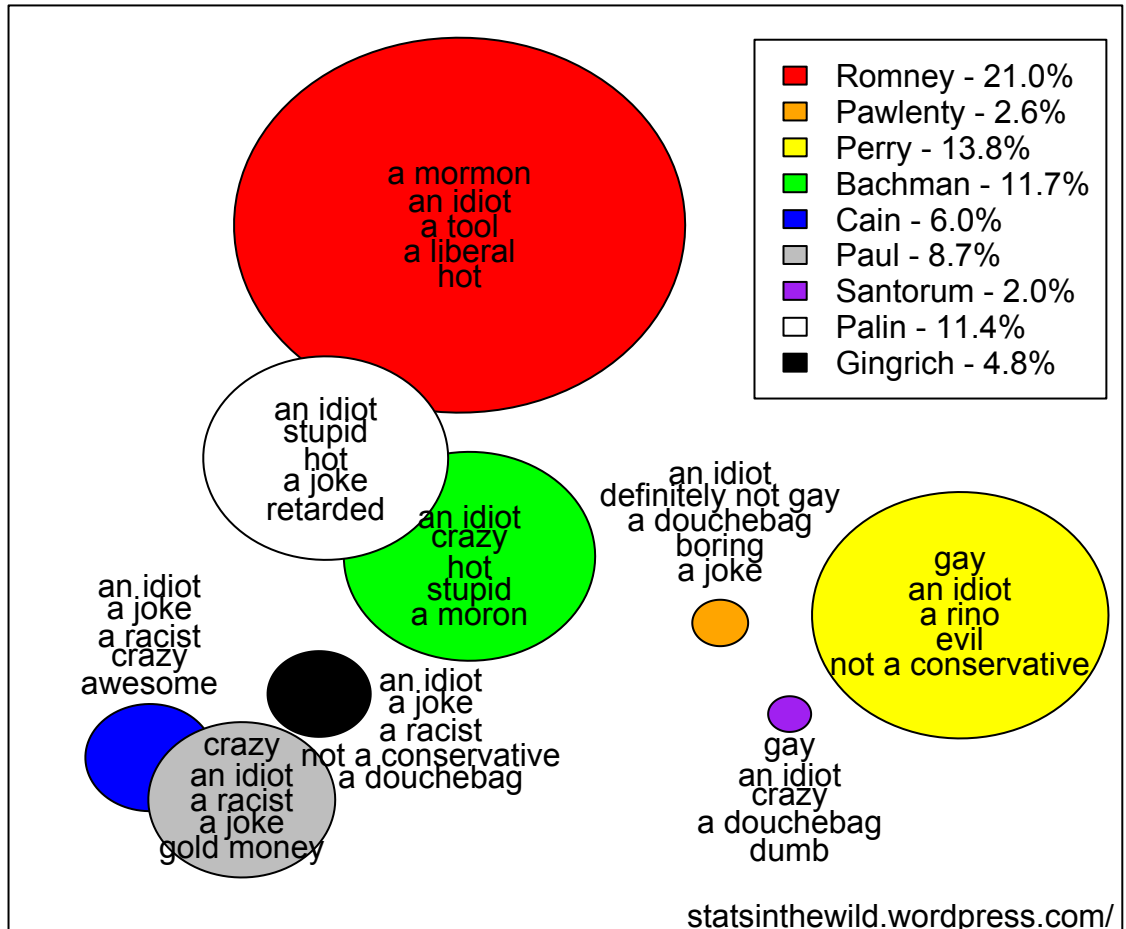

Multidimensional Scaling: Republican Candidates - 8/16/2011

Based on the first five google auto-complete terms for '[Candidate] is'